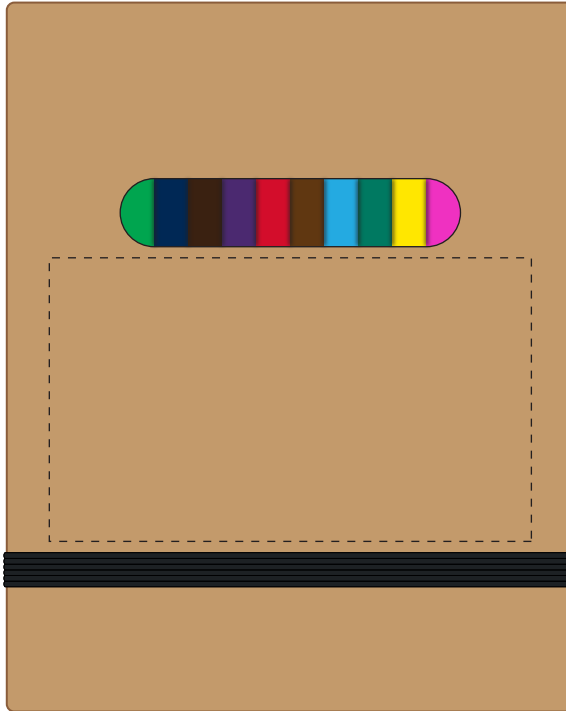

Your Ref:
Our Ref:

Quantity:
Version: 1

Product Code: SS0367
Product Colour: NATURAL

PRINTING CONCERNS:

We stock this item in the following colours

PANTONE REFERENCE(S)

● Engraving

ARTWORK SCALE 75%

Front

Back

ARTWORK SCALE 100%

Max engraving area: 85mm x 50mm

Product Image for visualisation
- colours may vary

The dashed line is to demonstrate print area and will not appear on your printed item

PLEASE NOTE: